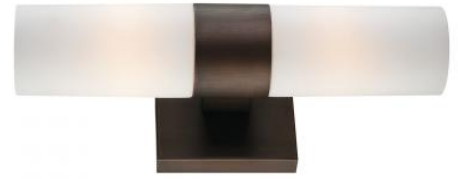

MINKA-LAVERY®

Item #: 6212-647	UPC Code: 747396083513
Product Family Name:	Finish: COPPER BRONZE PATINA
Category: Wall Sconce	Category Type: Sconce
Certification 3195125	
Patents	
Notes:	

Mounted Horizontally or Vertically

Image File Name:
6212-647--
1377127254.jpg

MEASUREMENTS

Width: 4.5	Length: 13.5	Height: 13.5	Extension: 5
Height Adjustable: No	Min Overall Height:	Max Overall Height:	Slope: No
Wire Length: 7	Chain Length:	Safety Cable Included: No	Net Weight: 1.1
Canopy Width: 4.25	Canopy Height: 0.75	Canopy Length:	
Backplate Width:	Backplate Height:	Center to Top: 6.75	Center to Bottom: 6.75

SHADE / GLASS

Description:	Material: Glass
Part No.:	Quantity: 1
Width: 3	Length: 3
Height: 6.25	

SHIPPING

Carton Width:	Carton Height:	Carton Length:
Carton Weight:	Carton Cubit Feet:	Small Package Shippable: Yes
Master Pack Width: 13	Master Pack Height: 15	Master Pack Length: 17
Master Pack Weight: 14.564	Master Cubic Feet:	Multi-Pack: 4