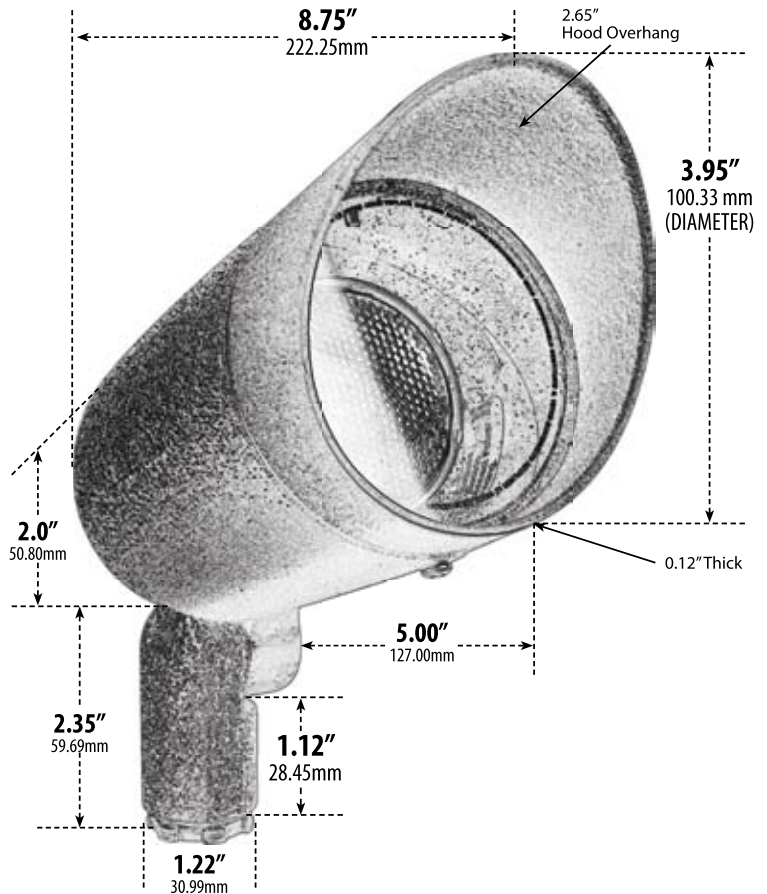

# DPR20-HOOD

## DIRECTIONAL SPOT LIGHT WITH HOOD

- ▶ **Material:** Powder Coated Cast Aluminum
- ▶ **Lens:** Clear, Heat Resistant, Tempered Glass
- ▶ **Lamp:** PAR20 (50W Maximum)

MODEL NUMBER	LAMP TYPE	ILLUMINANT TYPE	WATTS (W)	VOLTS (V)	LAMP(S) INCLUDED?
DPR20-HOOD	PAR20	HALOGEN	50	120	NO
DPR-LED20-HOOD	PAR20-LED	3 LEDs	3	120	YES

- ▶ **Adjustable Knuckle with 1/2" NPT**
- ▶ **Ground Spike Available:** LV-S6 (sold separately) See page 87
- ▶ **Available Color:** Black, Bronze, Green, Verde Green
- ▶ **ETL Approved**

Overall Dimensions:  
6.00"H x 3.95"W x 8.75"D

Maximum Height: 12.00"  
Minimum Height: 6.00"  
Width: 3.95"  
Maximum Depth: 9.00"  
Minimum Depth: 4.00"

Weight: 1.6 lbs  
Approximate Wire Length: 6.0"  
Box Dimensions:  
8.38"H x 5.50"W x 4.00"D

**DABMAR**  
LIGHTING