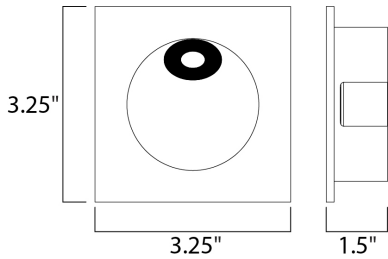

MEASUREMENTS

DIMENSION : 3.25" W x 3.25" H x 1.5" Ext
 HANGING WEIGHT : 0.44 lb

LAMPING

INPUT VOLTAGE : 120V
 LUMENS : 180 Rated (71 Del.)
 BULB : 1 x 2W (INTEGRATED), 2W Total
 DIMMABLE : Dimmable
 CRI : 80+ CRI
 COLOR_TEMP : 3000K