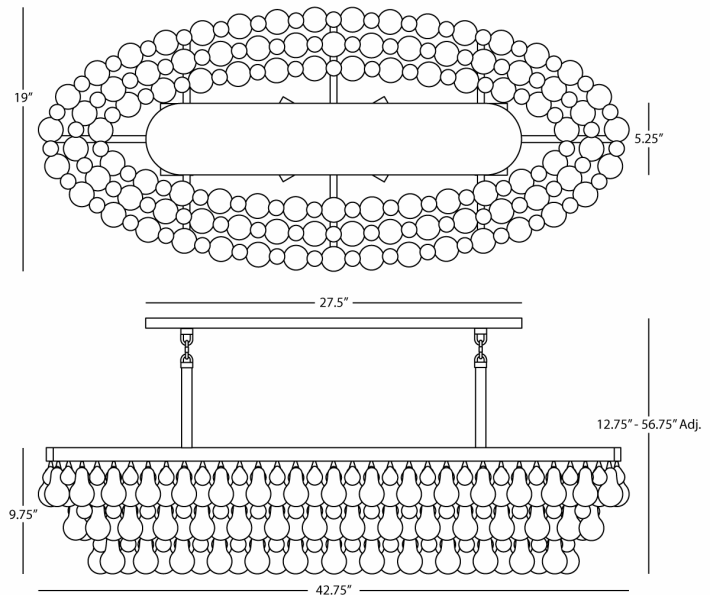

BLING

1007

Oval Chandelier

8 - 60W Max.

Bulb Type: A

Direct Wire

Antique Brass Finish

Glass Drops

Susp. Hardware: 2 pcs. 5/8" X 6" & 6 pcs. 5/8" x

12" Extensions

FINISH OPTION:

S1007 - Polished Nickel

Z1007 - Deep Patina Bronze

**** Available for Quick SHIP ****