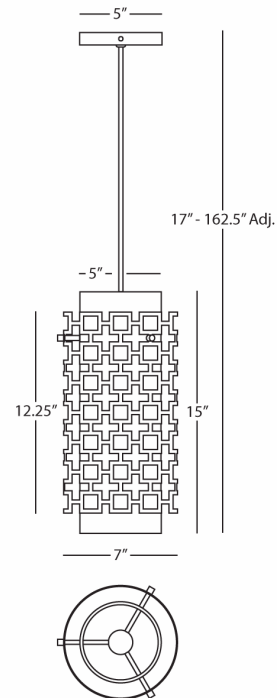

JONATHAN ADLER

PARKER

S663

Pendant

1 - 60W Max.

Bulb Type: A

Direct Wire Only

Polished Nickel over Metal

Frosted White Cased Glass Shade

Perforated Metal Outer Shade

Susp. Hardware: 12 ft. Cord

FINISH OPTIONS:

663 - Antique Brass

Z663 - Deep Patina Bronze

**\*\* Available for Quick SHIP \*\***