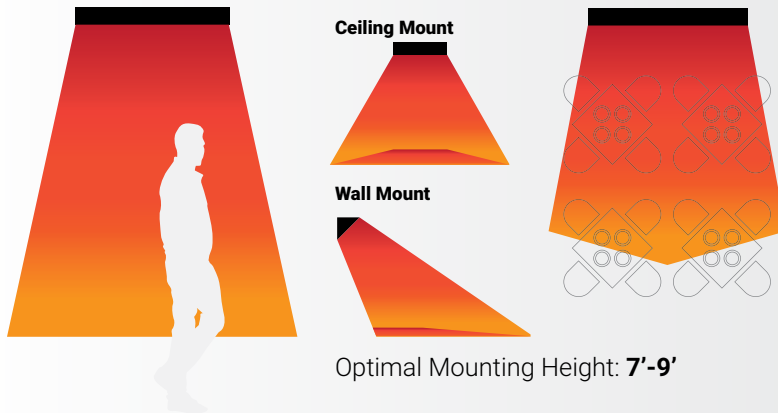

Project _____

Type _____ Date _____

Address _____

Company _____

EF25 Series

Color Options   

FEATURES

Designed using a mix of functionality and style, these 2500-watt heaters use quartz heating elements and include 6-inch wall/ceiling brackets. The heating range for the Eurofase 39-inch 2500-Watt Single Element heater is approximately 7 feet x 7 feet (49sqft).

HEAT COVERAGE AREA: 7'x7' (49 sq.ft.)

SPECIFICATIONS

WATTAGE	2500 Watts
FAMILY/ SERIES	EF25
VOLTAGE RATING	208V, 240V, 277V, 480V
TOTAL AMPS	12A**, 10.4A, 9A, 5.2A**,
FINISH	Black, Stainless Steel, White, Custom
CONSTRUCTION	Stainless Steel (304 SS)
HEATING AREA (Approximate)	7'x7' (49 sq.ft.)
COMPATIBLE ELEMENTS	EF25208E, EF25240E, EF25277E, EF25480E
MOUNTING OPTIONS	Wall/ Ceiling/ Flush/ Pole*
MOUNTING ANGLE (Wall/Ceiling)	30°/45°
MOUNTING ANGLE (Pole)*	0°/15°/30°/45°/60°
LENGTH	39.37"
HEIGHT	8.1875"
DEPTH(With 6.36" Brackets)	9.36" (6.36"+3")
WEIGHT	9.4 LBS
INFRARED HEAT TECHNOLOGY	MEDIUM WAVE
IPX RATING	IPX4
WARRANTY	3 year

Actual output wattage ranging 90% to 105% of the rated output wattage.
** Load calculation may change on a 3-phase system feed.

SPECIFICATION GUIDE

WATTAGE	CODE	VOLTAGE	CODE	FINISH	CODE	DECOR PLATE	DECOR PLATE CODE
2500W	EF25	208V	208	STAINLESS STEEL	S	CHEVRON	1
		240V	240	BLACK	B	CLOVER	2
		277V	277	WHITE	W	MASON	3
		480V	480	CUSTOM	CS (RAL#)	ASTRA	4
						BRIX	5
						STELLA	6
						ADMIRAL	7