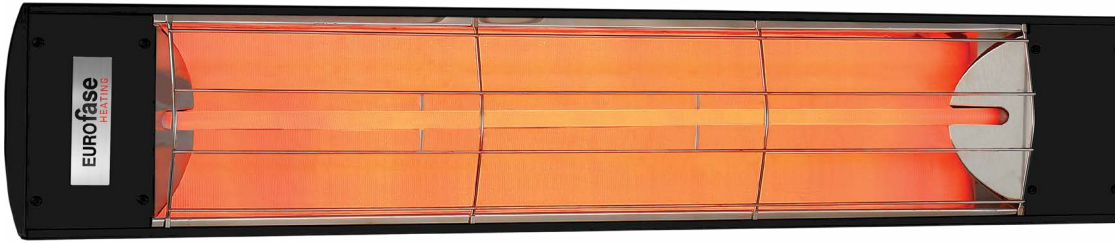

Project _____

Type _____ Date _____

Address _____

Company _____

EF25 Series

Color Options   

FEATURES

Designed using a mix of functionality and style, these 2500-watt heaters use quartz heating elements and include 6-inch wall/ceiling brackets. The heating range for the Eurofase 39-inch 2500-Watt Single Element heater is approximately 7 feet x 7 feet (49sqft).

HEAT COVERAGE AREA: 7'x7' (49 sq.ft.)

SPECIFICATIONS

WATTAGE	2500 Watts
FAMILY/ SERIES	EF25
VOLTAGE RATING	208V, 240V, 277V, 480V
TOTAL AMPS	12A**, 10.4A, 9A, 5.2A**,
FINISH	Black, Stainless Steel, White, Custom
CONSTRUCTION	Stainless Steel (304 SS)
HEATING AREA (Approximate)	7'x7' (49 sq.ft.)
COMPATIBLE ELEMENTS	EF25208E, EF25240E, EF25277E, EF25480E
MOUNTING OPTIONS	Wall/ Ceiling/ Flush/ Pole*
MOUNTING ANGLE (Wall/Ceiling)	30°/45°
MOUNTING ANGLE (Pole)*	0°/15°/30°/45°/60°
LENGTH	39.37"
HEIGHT	8.1875"
DEPTH(With 6.36" Brackets)	9.36" (6.36"+3")
WEIGHT	9.4 LBS
INFRARED HEAT TECHNOLOGY	MEDIUM WAVE
IPX RATING	IPX4
WARRANTY	3 year

Actual output wattage ranging 90% to 105% of the rated output wattage.
** Load calculation may change on a 3-phase system feed.

SPECIFICATION GUIDE

WATTAGE	CODE	VOLTAGE	CODE	FINISH	CODE	DECOR PLATE	DECOR PLATE CODE
2500W	EF25	208V	208	STAINLESS STEEL	S	CHEVRON	1
		240V	240	BLACK	B	CLOVER	2
		277V	277	WHITE	W	MASON	3
		480V	480	CUSTOM	CS (RAL#)	ASTRA	4
						BRIX	5
						STELLA	6
						ADMIRAL	7