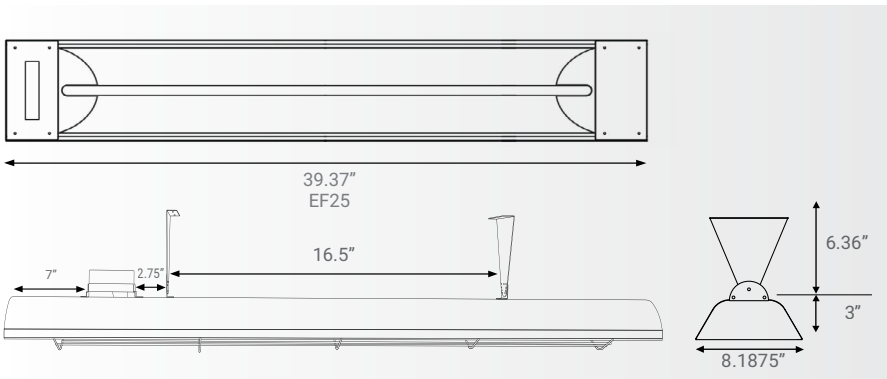

Project _____

Type _____ Date _____

Address _____

Company _____

EF25 Series

Color Options   

FEATURES

Designed using a mix of functionality and style, these 2500-watt heaters use quartz heating elements and include 6-inch wall/ceiling brackets. The heating range for the Eurofase 39-inch 2500-Watt Single Element heater is approximately 7 feet x 7 feet (49sqft).

HEAT COVERAGE AREA: 7'x7' (49 sq.ft.)

SPECIFICATIONS

WATTAGE	2500 Watts
FAMILY/ SERIES	EF25
VOLTAGE RATING	208V, 240V, 277V, 480V
TOTAL AMPS	12A**, 10.4A, 9A, 5.2A**,
FINISH	Black, Stainless Steel, White, Custom
CONSTRUCTION	Stainless Steel (304 SS)
HEATING AREA (Approximate)	7'x7' (49 sq.ft.)
COMPATIBLE ELEMENTS	EF25208E, EF25240E, EF25277E, EF25480E
MOUNTING OPTIONS	Wall/ Ceiling/ Flush/ Pole*
MOUNTING ANGLE (Wall/Ceiling)	30°/45°
MOUNTING ANGLE (Pole)*	0°/15°/30°/45°/60°
LENGTH	39.37"
HEIGHT	8.1875"
DEPTH(With 6.36" Brackets)	9.36" (6.36"+3")
WEIGHT	9.4 LBS
INFRARED HEAT TECHNOLOGY	MEDIUM WAVE
IPX RATING	IPX4
WARRANTY	3 year

Actual output wattage ranging 90% to 105% of the rated output wattage.
** Load calculation may change on a 3-phase system feed.

SPECIFICATION GUIDE

WATTAGE	CODE	VOLTAGE	CODE	FINISH	CODE	DECOR PLATE	DECOR PLATE CODE
2500W	EF25	208V	208	STAINLESS STEEL	S	CHEVRON	1
		240V	240	BLACK	B	CLOVER	2
		277V	277	WHITE	W	MASON	3
		480V	480	CUSTOM	CS (RAL#)	ASTRA	4
						BRIX	5
						STELLA	6
						ADMIRAL	7