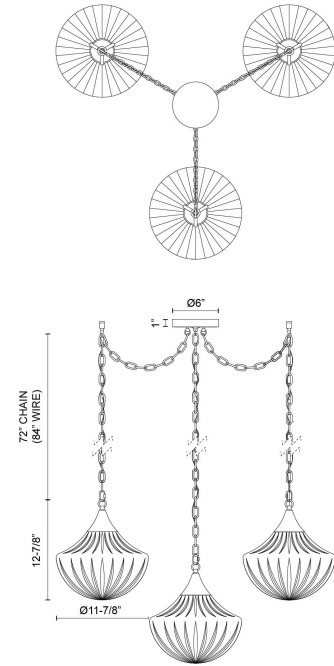

Farrah 12-in Multi Pendant

Model	Bulbs (not included)	Wattage (or equivalent)
MP651312 MP651312BGGR MP651312MBGR	3 x E26	60W

Introducing the Farrah collection, inspired by Moroccan style swag chandeliers. This adaptable design features three stunning pendants, effortlessly swaged to suit your space. With unique opal ribbed glass, each piece adds captivating texture and a bold charm that transforms any room into a statement of style.

SPECIFICATION DETAILS

Fixture Dimensions	D11-7/8" x H12-7/8"
Canopy Dimensions	D6" x H1"
Minimum Hang Height	16"
Location	Dry
Glass Details	Glossy Ribbed Opal Glass
Illumination Direction	Omni-directional
Light Source/Life	Socket
Material	Steel, Glass
Sloped Ceiling Adaptable	Yes
Shade Details	Glossy Ribbed Opal Glass Shade
Wire Length	84"
Wire Style	Gold Wire (BGGR) Black Wire (MBGR)
Compliance	UL Certified: Yes